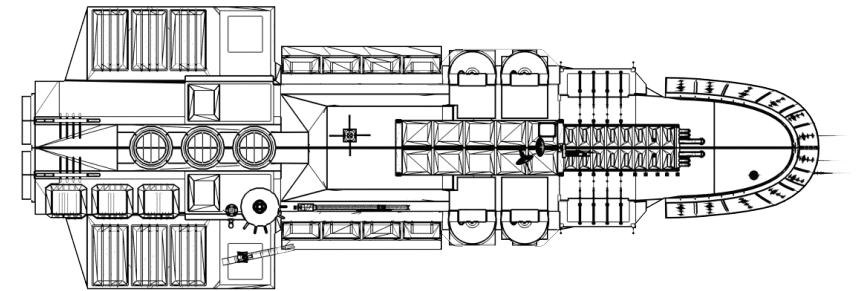

# Kobold-class Ore Transporting and Processing Ship

A heavy Ore Transporting and Processing Ship, designed to move large amount of mineral ore and proces it during transport. Loading ore from the mining colonies around the sector, the slow and cumbersome ship often travels for months and years before delivering it's precious cargo of processed metals at the ever hungry industrial sites at the Forge- and Hive Worlds

## Specifications

Type:	Ore transporting and processing ship
Cargo:	Mineral ore
Displacement:	40 Megatonnes
Size:	2.018 meters lengths between pp
Main Propulsion:	2 Proteus M300 Warp drives
Armaments:	None
Crew:	35.000
Passengers:	<500 pilgrims, fugitives etc