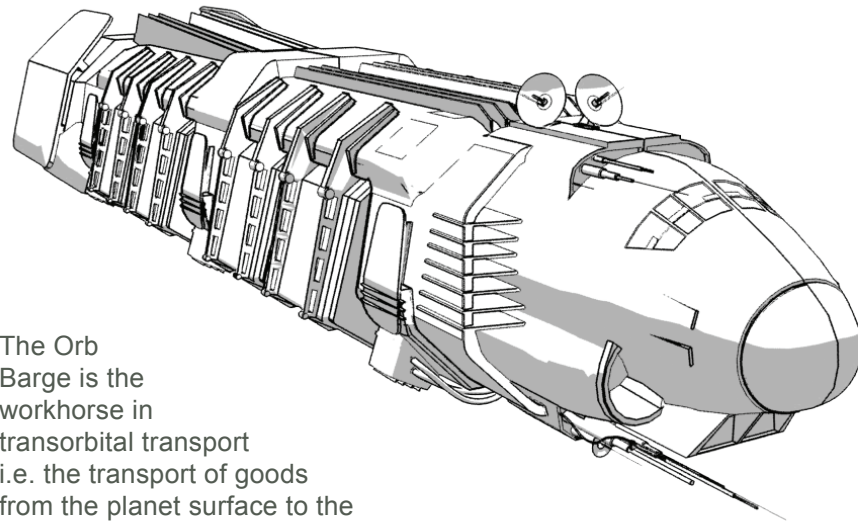

# Orb Barge

The Orb Barge is the workhorse in transorbital transport i.e. the transport of goods from the planet surface to the large interstellar vessels or spacestations that orbits the planet. This vessel is a typical vessels designed for this purpose although they a produced in many variants and sizes.

## Specifications

Class:	Jules TransOrb XIII
Type:	Small transport vessel
Size:	85 m (279 ft)
Displacement:	840 tons
Cargo:	4 TEU ( 600 tons)
Armaments:	None
Crew:	6
Passengers:	>10
Special:	Transorbital Capabilities