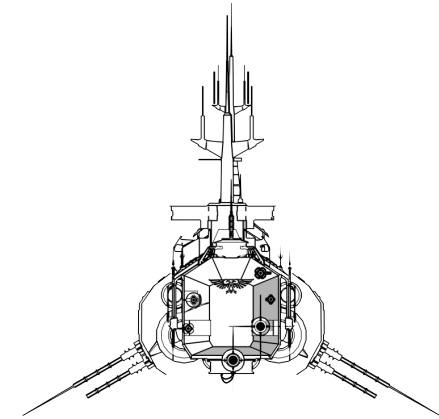

Bastille-class

Medium-capacity Prisonship

The Bastille-class is a Medium Capacity Prisoner Transport Ship, usually operated by planetary governments and interplanetary Security Forces. Due to the level of security the ship is constructed to facilitate the more valuable cargo and thus unsuitable for slave transports and mass prisoner transfers.

Specifications

Type:	Military Craft
Cargo:	Prisoners (POW, Convicts, slaves etc.)
Capacity:	7680 prisoners +65 maximum security units
Displacement:	880.000 BRT (650.000 Tons Deadweight)
Size:	418 meters lengths between pp
Main Propulsion:	3 Bauer & Wilkins Mk. IX Warp drives 4 MAN 255 Piston Main Supercharged Plasma drives
Armaments:	None
Crew:	345
Guards and staff:	565
Passengers:	None