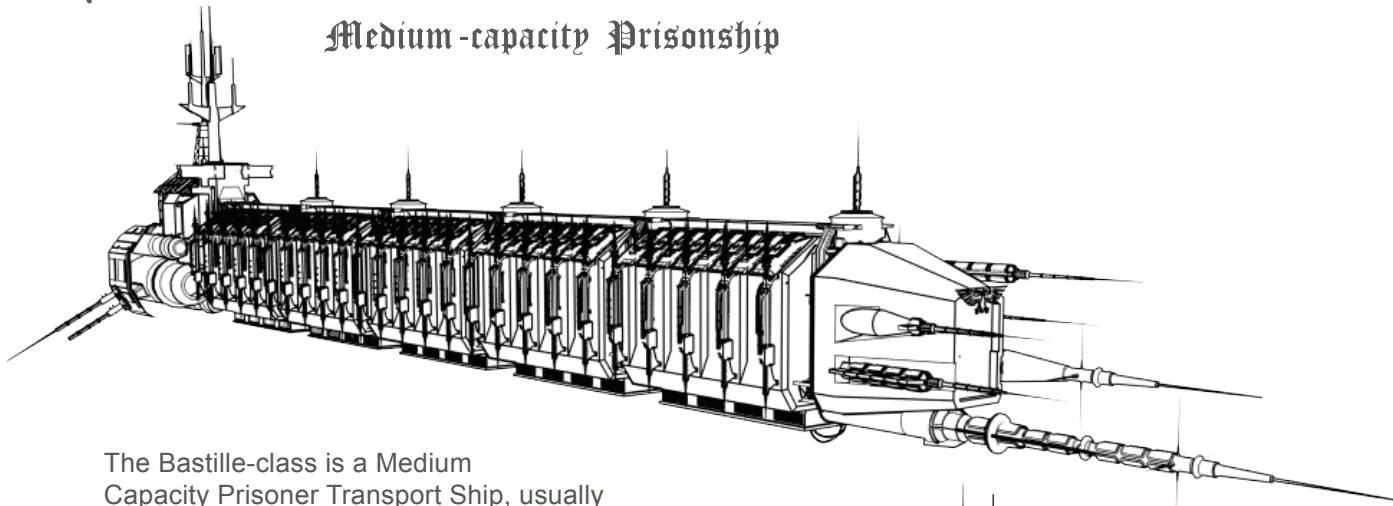

Bastille-class

Medium-capacity Prisonship

The Bastille-class is a Medium Capacity Prisoner Transport Ship, usually operated by planetary governments and interplanetary Security Forces. Due to the level of security the ship is constructed to facilitate the more valuable cargo and thus unsuitable for slave transports and mass prisoner transfers.

Specifications

Type:	Military Craft
Cargo:	Prisoners (POW, Convicts, slaves etc.)
Capacity:	7680 prisoners +65 maximum security units
Displacement:	880.000 BRT (650.000 Tons Deadweight)
Size:	418 meters lengths between pp
Main Propulsion:	3 Bauer & Wilkins Mk. IX Warp drives 4 MAN 255 Piston Main Supercharged Plasma drives
Armaments:	None
Crew:	345
Guards and staff:	565
Passengers:	None