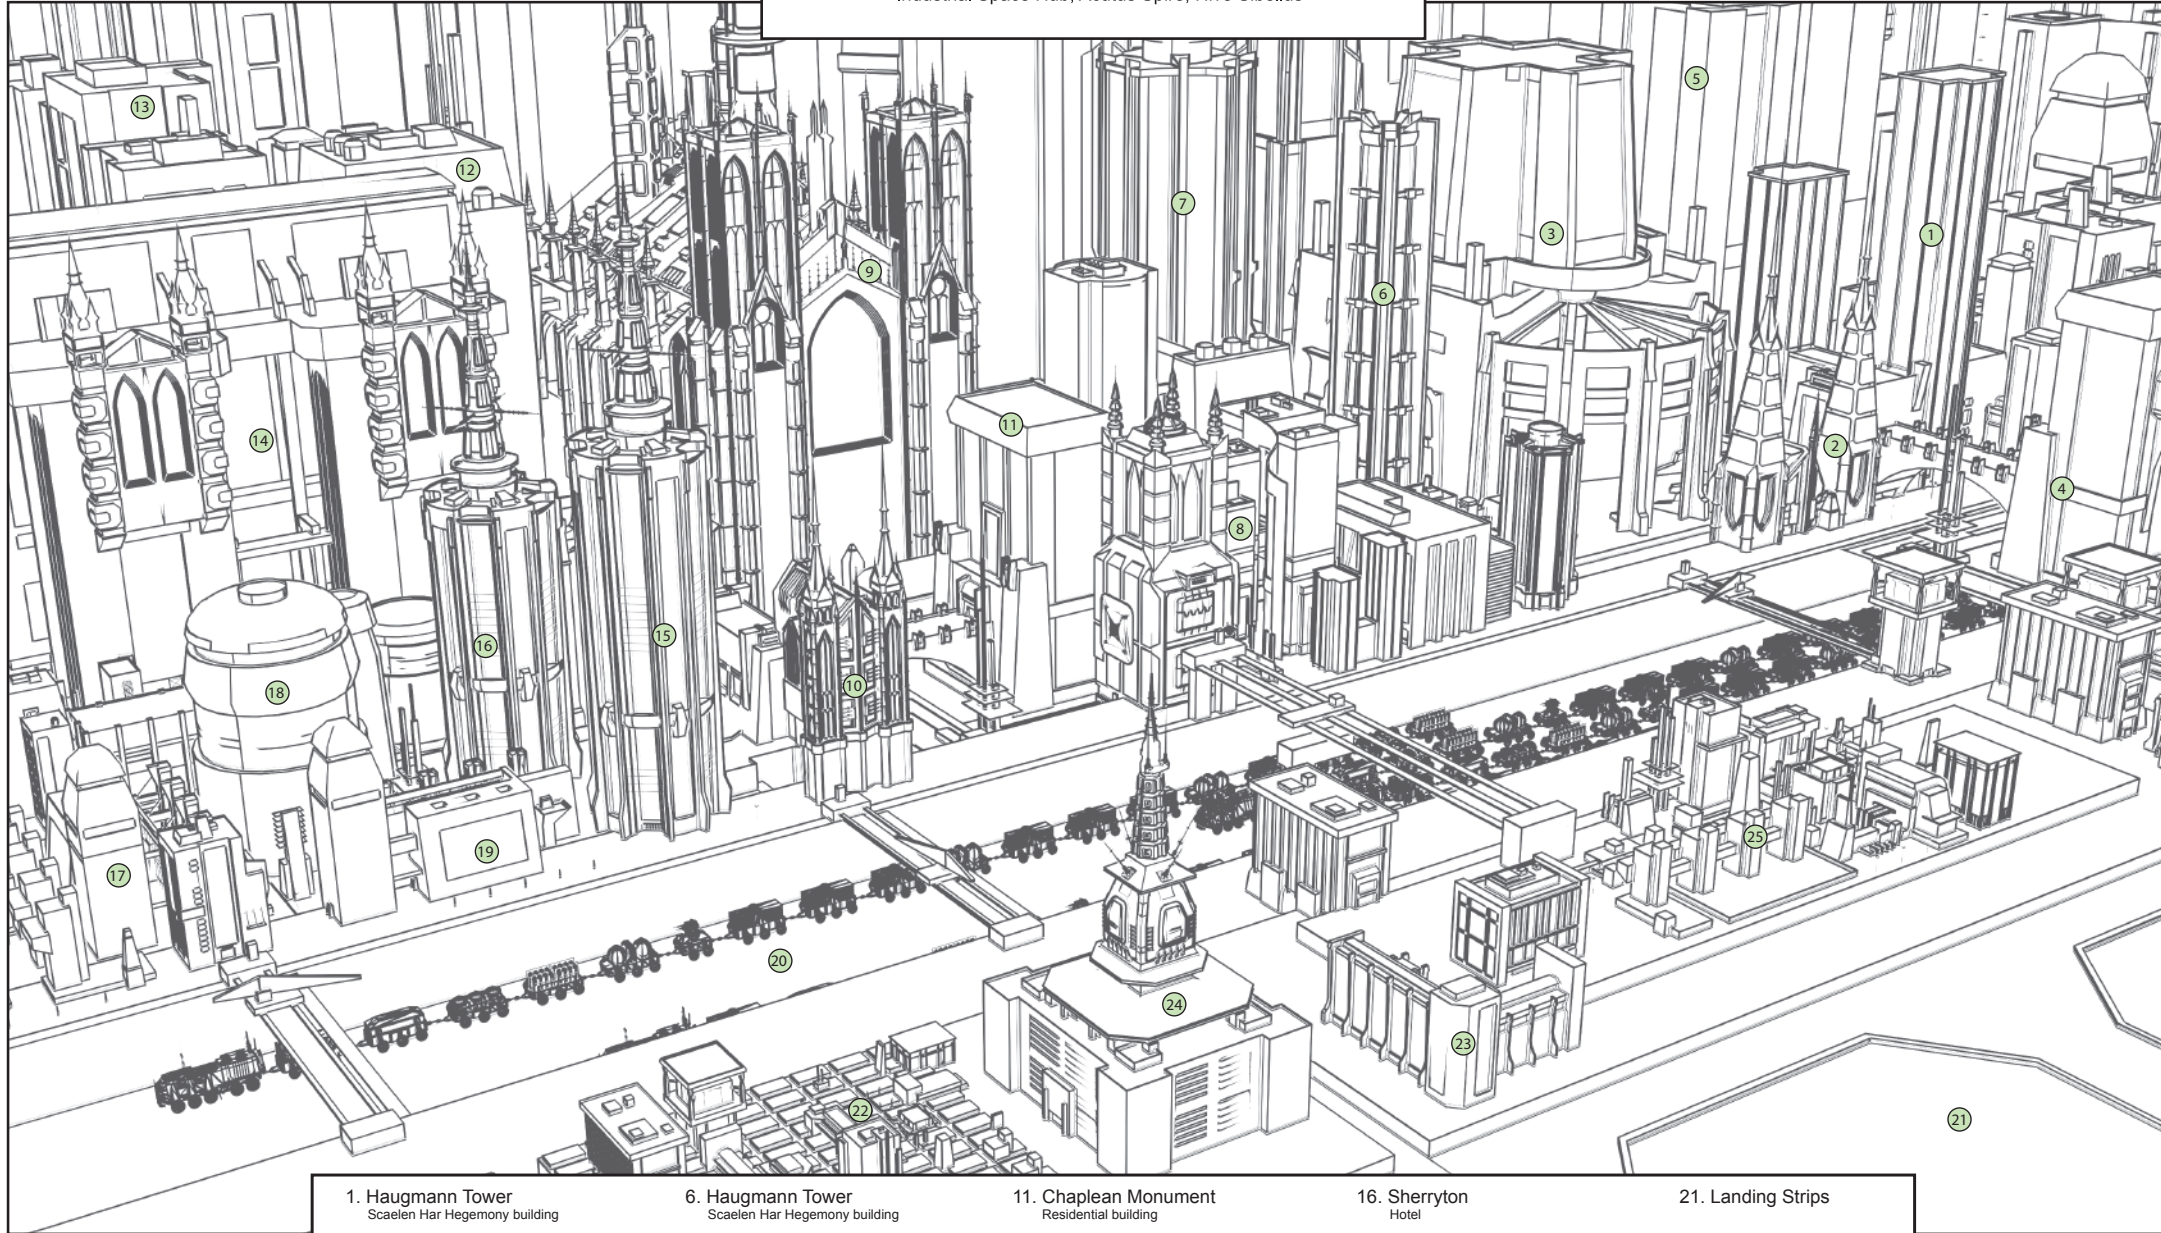

Kormak Sector

Industrial Space Hub, Acutus Spire, Hive Sibellus

1. Haugmann Tower
Scaelen Har Hegemony building
2. Hayden Twins
Commercial building
3. Thedotus High
Adeptus Administratum
4. Valeris Wrench
Macro Hauler garage
5. Tormentius Projects
Low-class residential building

6. Haugmann Tower
Scaelen Har Hegemony building
7. Dayton Center
Market area
8. Albertina
Commercial building complex
9. Saint Paulus Cathedral
Adeptus Ministerium
10. Brodd
Commercial building

11. Chaplean Monument
Residential building
12. Bastor Hongisto
Residential building
13. Malvura X
Abandoned Factory
14. CNY
Orb Barge Assembly Site
15. Tsux Colomy
Bank

16. Sherryton
Hotel
17. Rachel Paradise
Slave market
18. Ingalina
Power plant
19. Kormak Guard
Enforcer Prefect & prison
20. The Hauler Pit
Macro Hauler lanes

21. Landing Strips
22. Cargex Alpha
Cargo depot
23. Reefer Mechanicus
Hangar area
24. Kormak Space Hub
Spaceport Control
25. Kafka
Administration